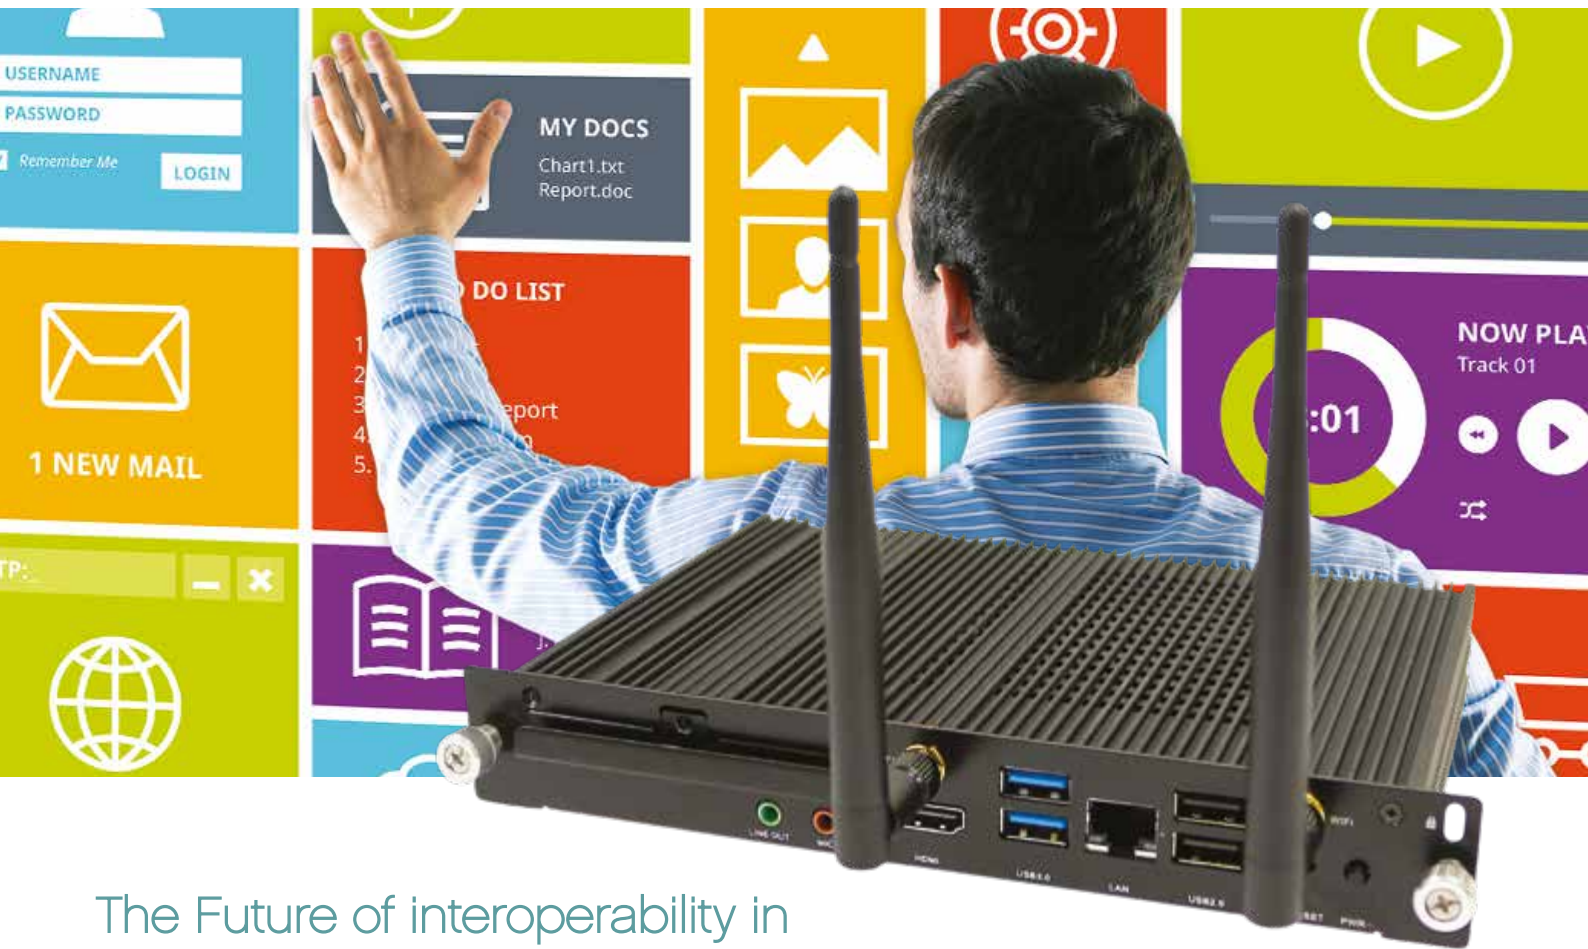

Genee OPS i5 & i7

The Future of interoperability in touchscreen technology

Genee OPS i5 & i7

You can simply just plug in the OPS unit and experience all the benefits of working in a PC environment. The OPS unit will enable you to maximise the use of your archived resources and you can add your own media content directly to your presentation.

OPS (Open Pluggable Specification) enables the ability to upgrade your existing touchscreens to your individual business requirements, while helping to future-proof technology investments. The OPS unit can accommodate further, as it can be interchangeable with other devices.

With an OPS system, you can easily access the essentials for your business such as Windows, Office 365 and Skype for Business. The OPS unit comes available with the choice of either an Intel i5 or an i7 processor; and then there is the option to upgrade.

Intelligent Enhancement
With the OPS unit, a screen can operate more effectively in connecting and working with various other programmes and other devices as a PC would.
- 

2 in 1
With the OPS unit, screens can operate as a 2 in 1 device with all the features of a high quality touch screen and a strong performing PC.
- 